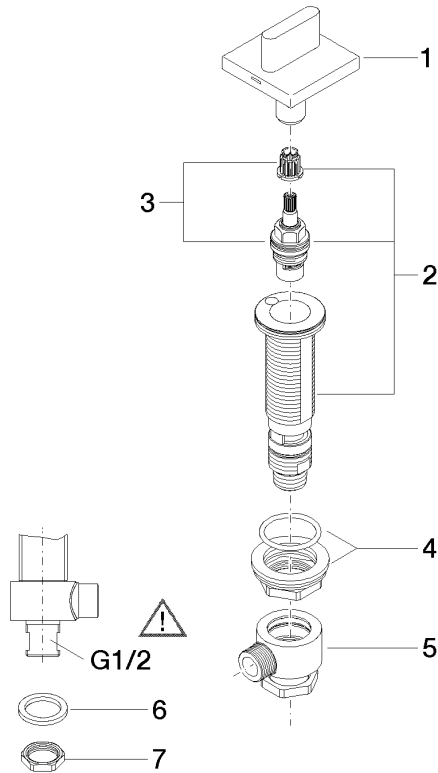

CL.1 Deck valve clockwise closing cold - Champagne (22kt Gold)

CL.1

20 000 705

- hole diameter valve 32 mm
- rosette 60 x 60 mm
- with cold marking

	Champagne (22kt Gold)	20 000 705-47
	Chrome	20 000 705-00
	Brushed Platinum	20 000 705-06
	Dark Chrome	20 000 705-19
	Brushed Champagne (22kt Gold)	20 000 705-46
	Brushed Dark Platinum	20 000 705-99

20 000 705

mm [inches]

Flow rate chart

Certificates

WRAS_2103001.

20 000 705

Parts for other finishes can be found here: [Chrome](#)

Spare parts list

No.	Item Number	Name	Quantity used	Delivery time
1	90 20 70 051 04-47	handle (cold)	1	30
2	04 17 11 058 33 90	side panel	1	2
3	90 90 03 133 00 90	top	1	2
4	04 23 10 032 78 90	fixing set	1	2
5	04 17 11 023 10 90	distributor	1	2
6	90 23 30 040 00-47	threaded connector	1	30
7	09 30 11 059 90	disc	1	2
8	09 23 10 012 90	nut	1	2